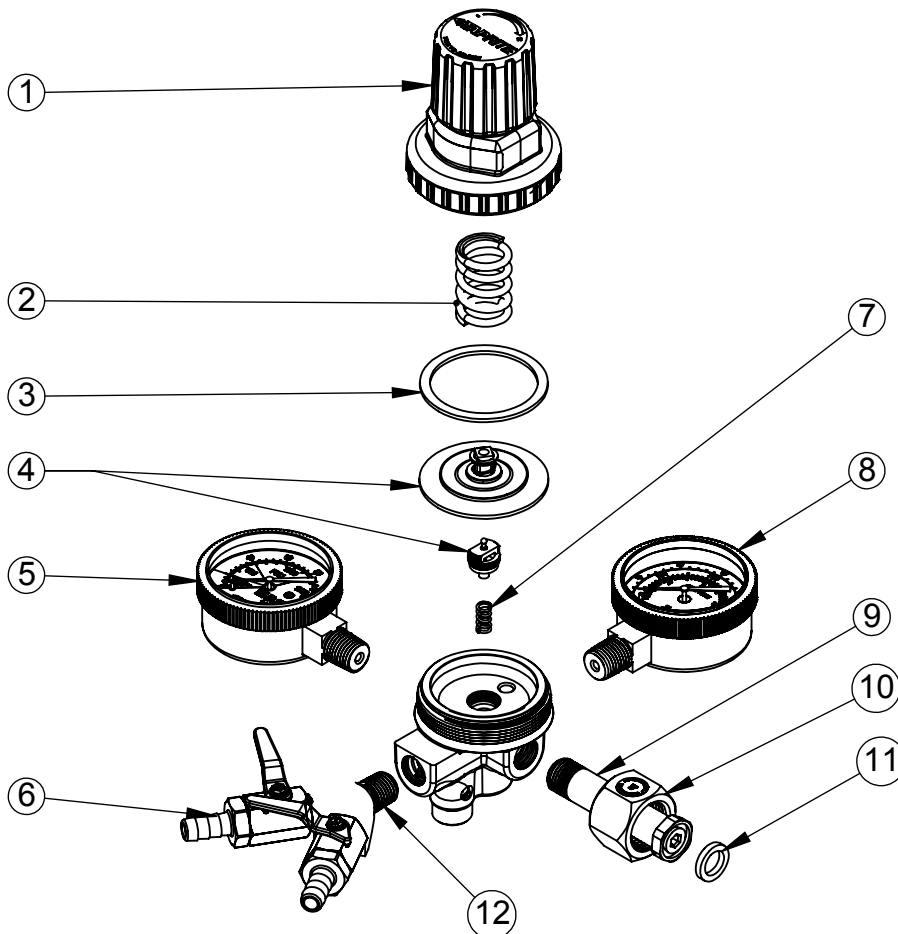

T742-2 REGULATOR ASSEMBLY

PARTS BREAKDOWN

<u>ITEM</u>	<u>PART NO</u>	<u>DESCRIPTION</u>
1.	740-602	-POLY BONNET ASSEMBLY, SILVER CAP
2.	***	-LOW PRESSURE DIAPHRAGM SPRING
3.	***	-DIAPHRAGM/BONNET GASKET
4.	7740-15	-DIAPHRAGM REPAIR KIT -2" BALL/SOCKET TYPE DIAPHRAGM, CAPSULE, AND FLAT SEAL (ITEM 11)
5.	6603-2000	-2000 PSI TANK GAUGE, LEFT HAND THREAD
6.	1600C	-5/16" BARB, SHUT-OFF WITH BALL CHECK
7.	***	-CAPSULE SPRING
8.	624	-60 PSI GAUGE
9.	C740-12	-CO2 TANK NIPPLE WITH FLAT SEAL, LEFT HAND THREAD
10.	440-13UD	-CO2 TANK NUT
11.	440-17R	-FLAT SEAL FOR CO2 TANK FITTING
12.	5460	-Y FITTING

*** NOT NORMALLY REPLACED WHEN REPAIRING REGULATOR