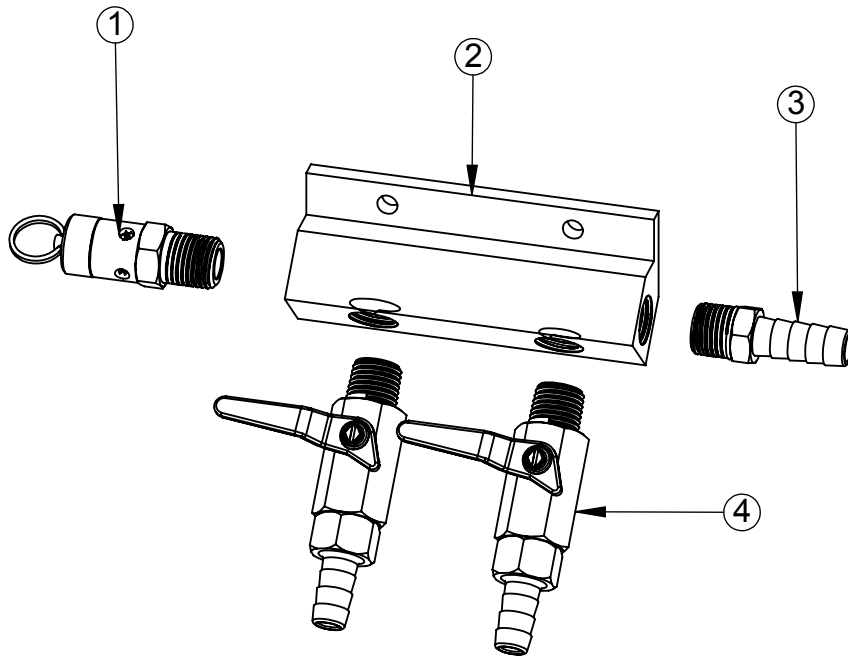

1742S

MANIFOLD, 2-WAY W/ SAFETY

PARTS BREAKDOWN

<u>ITEM NO:</u>	<u>PART NO:</u>	<u>DESCRIPTION</u>
1.	70168	-SAFETY ASSEMBLY
2.	1742-1	-MANIFOLD, 2 WAY BDY GOLD
3.	617-375	-FITTING, BARB 3/8 X 1/4 NPT
4.	1600	-VALVE, SHUTOFF, 5/16 BARB X 1/4 NPT