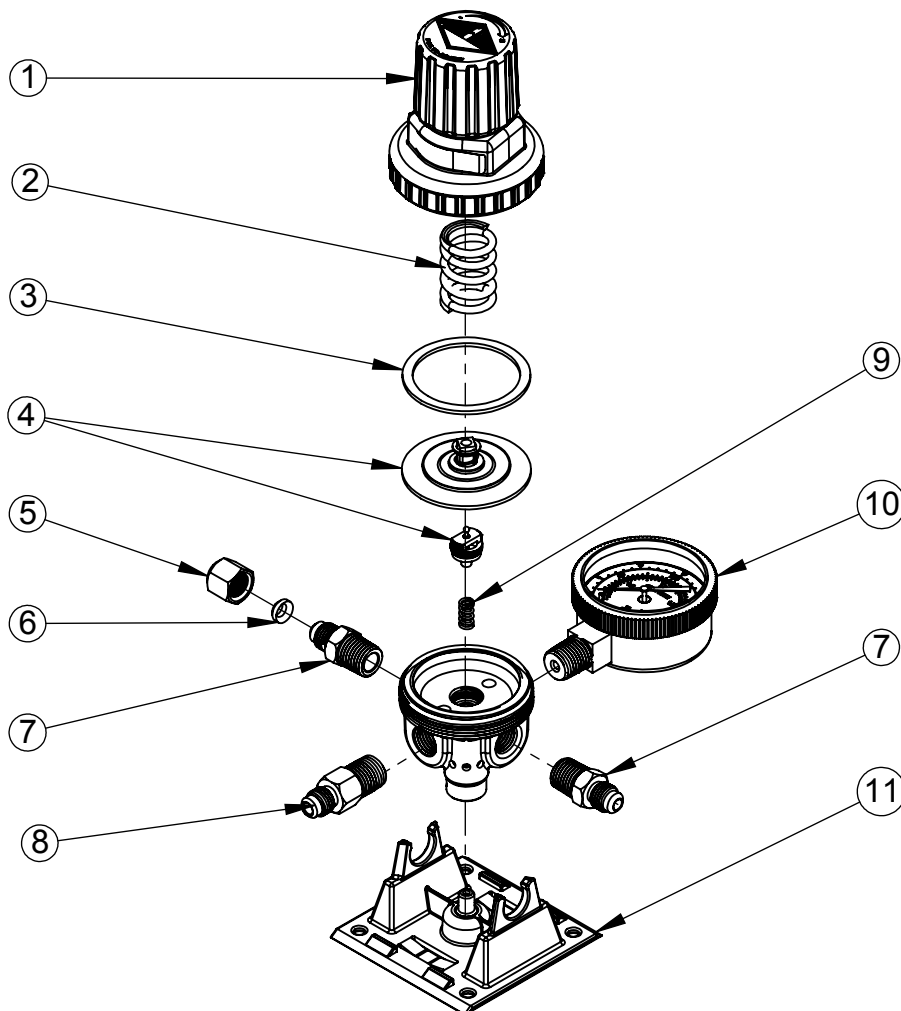

T5261SND REGULATOR ASSEMBLY

PARTS BREAKDOWN

<u>ITEM</u>	<u>PART NO</u>	<u>DESCRIPTION</u>
1.	740-601	-POLY BONNET ASSEMBLY, GOLD CAP
2.	***	-LOW PRESSURE DIAPHRAGM SPRING
3.	***	-DIAPHRAGM/BONNET GASKET
4.	7740-15	-DIAPHRAGM REPAIR KIT - 2" BALL/SOCKET TYPE DIAPHRAGM, CAPSULE, AND FLAT SEAL
5.	5232B	-CAP, 1/4" SAE FLARE
6.	***	-FLARE WASHER
7.	5153B	-1/4" SAE FLARE FITTING
8.	5436	-1/4" SAE FLARE FITTING WITH BALL CHECK
9.	***	-CAPSULE SPRING
10.	5602	-30 PSI GAUGE
11.	08-1080-00	-POLY BRACKET, SNAP FIT

*** NOT NORMALLY REPLACED WHEN REPAIRING REGULATOR