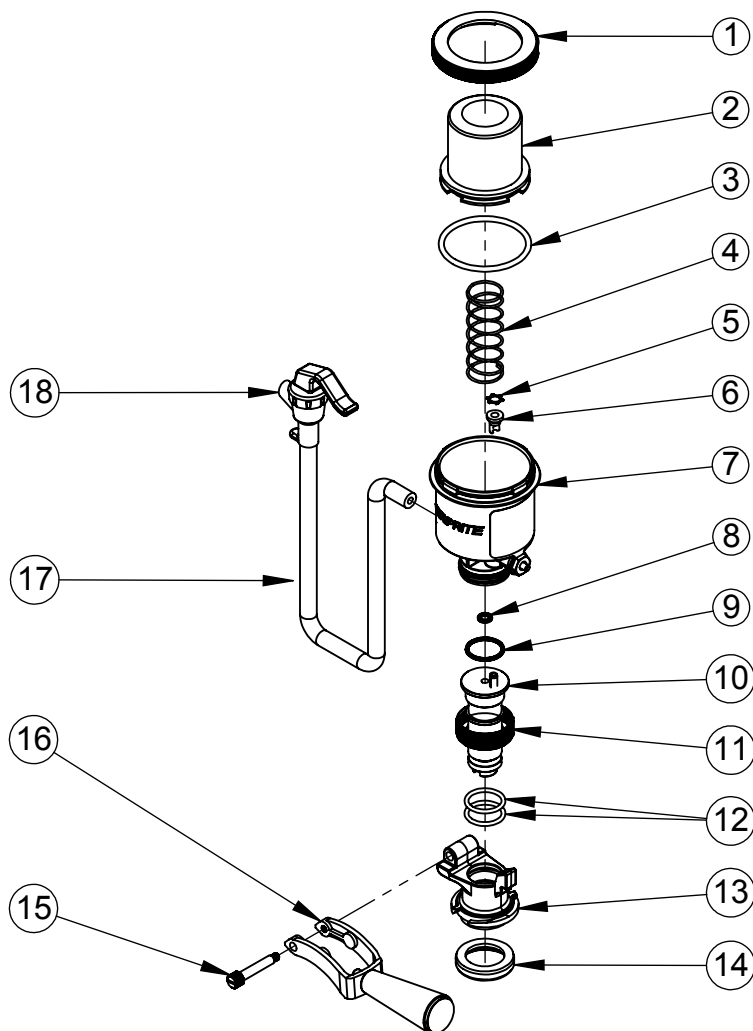

PP601 BRONCO PUMP

PARTS BREAKDOWN

| <u>ITEM</u> | <u>PART NO</u> | <u>DESCRIPTION</u> |
|-------------|----------------|--|
| 1. | 24222 | -LOCKING RING |
| 2. | 70225 | -PISTON ASSEMBLY |
| 3. | 70534 | -PISTON O-RING |
| 4. | 70221 | -PISTON SPRING |
| 5. | 70513 | -RETAINING RING |
| 6. | 5436-100 | -CHECK VALVE |
| 7. | 70222-01 | -BRONCO BODY ASSEMBLY, INCLUDES RING AND CHECK VALVE (ITEMS 5 & 6) |
| 8. | 440-1903 | -BEER SEAL |
| 9. | 70227 | -AIR SEAL |
| 10. | 70217-02 | -PROBE ASSEMBLY |
| 11. | 70220 | -COUPLER NUT |
| 12. | 70228 | -COUPLER BODY O-RINGS |
| 13. | 70216 | -COUPLER BODY |
| 14. | 24253 | -BOTTOM SEAL |
| 15. | 70219 | -HANDLE HINGE PIN |
| 16. | 70218-02 | -HANDLE ASSEMBLY, BLACK |
| 17. | 70503 | -HOSE AND FAUCET ASSEMBLY |
| 18. | 70502 | -FAUCET ONLY |