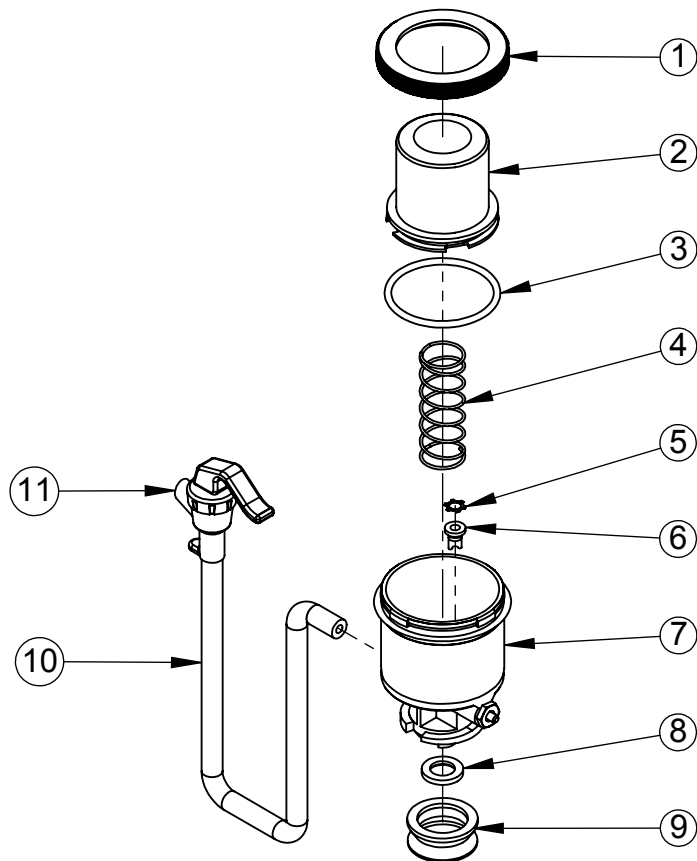

PP501 PONY PUMP

PARTS BREAKDOWN

<u>ITEM</u>	<u>PART NO</u>	<u>DESCRIPTION</u>
1.	24222	-LOCKING RING
2.	70225	-PISTON ASSEMBLY
3.	70534	-PISTON O-RING
4.	70221	-PISTON SPRING
5.	70513	-RETAINING RING
6.	5436-100	-CHECK VALVE
7.	70233-01	-PONY BODY ASSEMBLY, INCLUDES RING AND CHECK VALVE (ITEMS 5 & 6)
8.	24236	-PROBE SEAL
9.	70192	-SEAL, PONY BODY
10.	70503	-HOSE AND FAUCET ASSEMBLY
11.	70502	-FAUCET ONLY