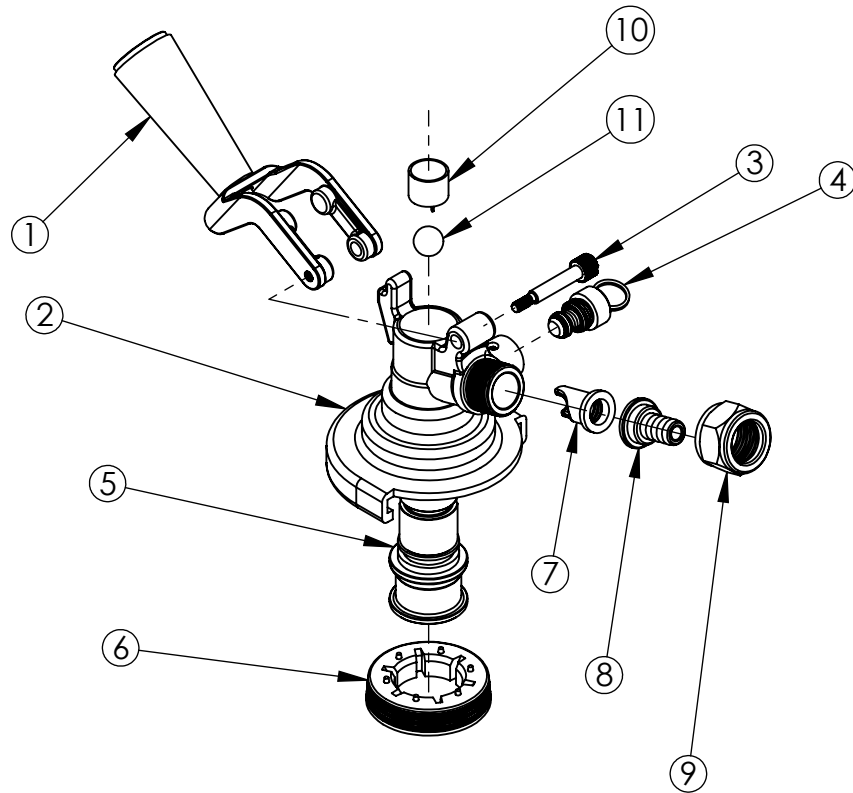

CH5400A COUPLER

"A" TYPE, BLACK HANDLE

PARTS BREAKDOWN

<u>Index No.</u>	<u>Part No.</u>	<u>Description</u>
1.	80237-02	Handle, Assy, Black
2.	CH5400	Coupler, Body & Probe
3.	80239	Screw, DSI Coupler
4.	80233	Coupler, PRV Ass'y
5.	44-24707-1	O-RINGS FOR Probe
6.	44-25886-3	Bottom Seal
7.	80221	Valve, Check
8.	80227	Nipple, Coupler Hose
9.	80228	Nut, Coupler Hex
10.	44-25116-3	Ball, Retainer
11.	44-25117-4	Ball, Plastic