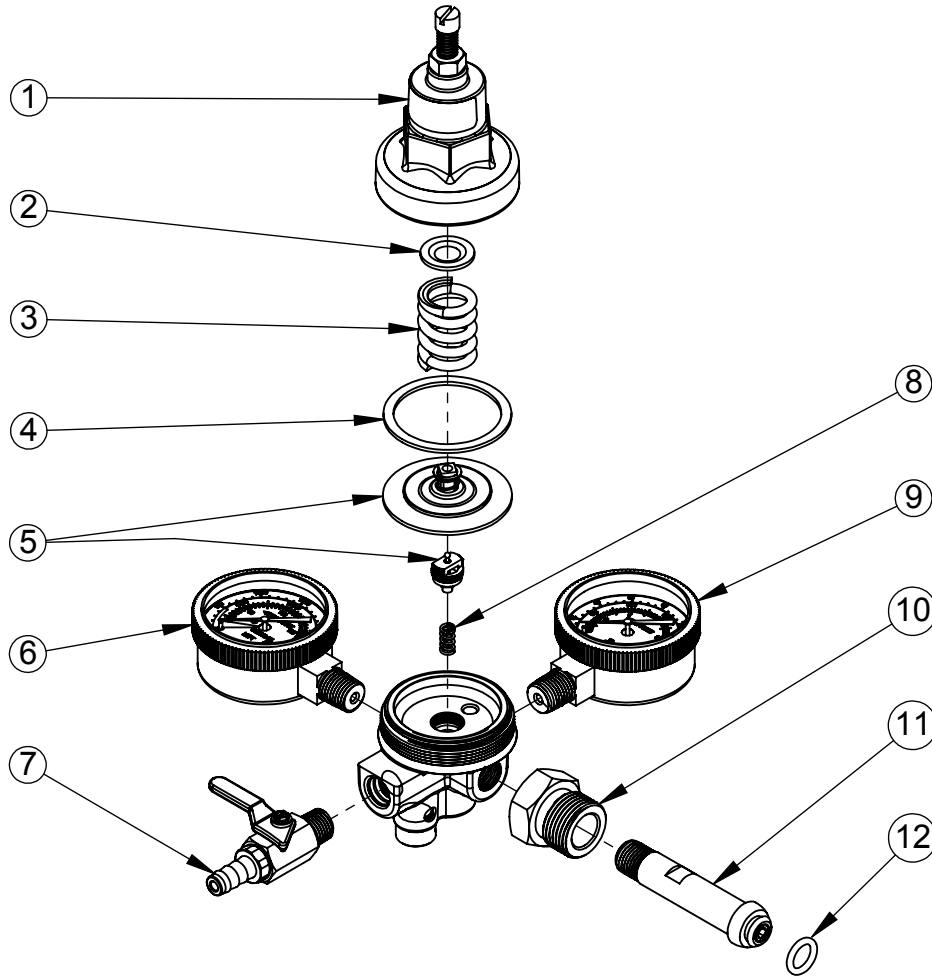

5741PMHPNT REGULATOR ASSEMBLY

PARTS BREAKDOWN

<u>ITEM</u>	<u>PART NO</u>	<u>DESCRIPTION</u>
1.	740-2NPA	-ZINC BONNET, BLACK
2.	***	-SPRING RETAINER
3.	***	-HIGH PRESSURE DIAPHRAGM SPRING
4.	***	-DIAPHRAGM/BONNET GASKET
5.	7740-15N	-DIAPHRAGM REPAIR KIT - 2" BALL/SOCKET TYPE DIAPHRAGM, CAPSULE, AND O-RING (ITEM 12)
6.	6603	-3000 PSI TANK GAUGE, LEFT HAND THREAD
7.	1600C	-5/16" BARB, SHUT-OFF WITH BALL CHECK
8.	***	-CAPSULE SPRING
9.	5605	-160 PSI GAUGE
10.	740-13N	-NITROGEN TANK NUT
11.	740-12N	-NITROGEN TANK NIPPLE WITH O-RING, LEFT HAND THREAD
12.	2406-11	-O-RING FOR NITROGEN TANK FITTING

*** NOT NORMALLY REPLACED WHEN REPAIRING REGULATOR