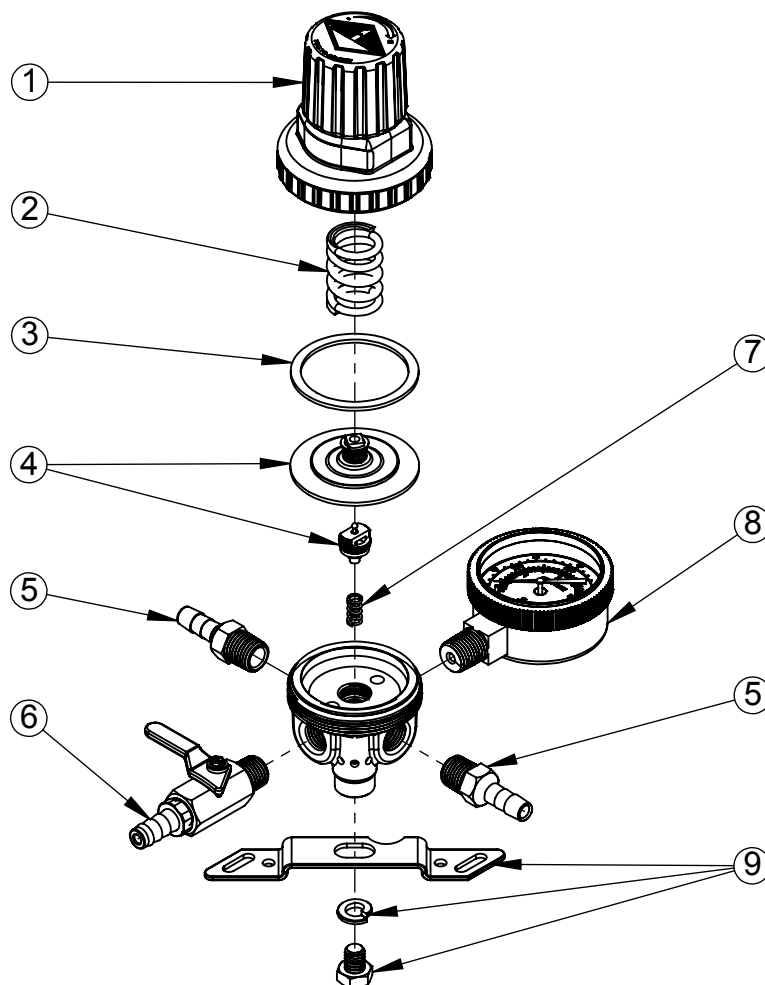

# T1661ST-2N REGULATOR ASSEMBLY

## PARTS BREAK DOWN

<u>ITEM</u>	<u>PART NO</u>	<u>DESCRIPTION</u>
1.	740-601	-POLY BONNET ASSEMBLY, GOLD CAP
2.	***	-LOW PRESSURE DIAPHRAGM SPRING
3.	***	-DIAPHRAGM/BONNET GASKET
4.	7740-15	-DIAPHRAGM REPAIR KIT - 2" BALL/SOCKET TYPE DIAPHRAGM, CAPSULE, AND FLAT SEAL
5.	617BN	-5/16" BARB FITTING
6.	1600	-5/16" BARB, SHUT-OFF
7.	***	-CAPSULE SPRING
8.	624	-60 PSI GAUGE
9.	43-0006-00	-METAL BRACKET KIT

\*\*\* NOT NORMALLY REPLACED WHEN REPAIRING REGULATOR