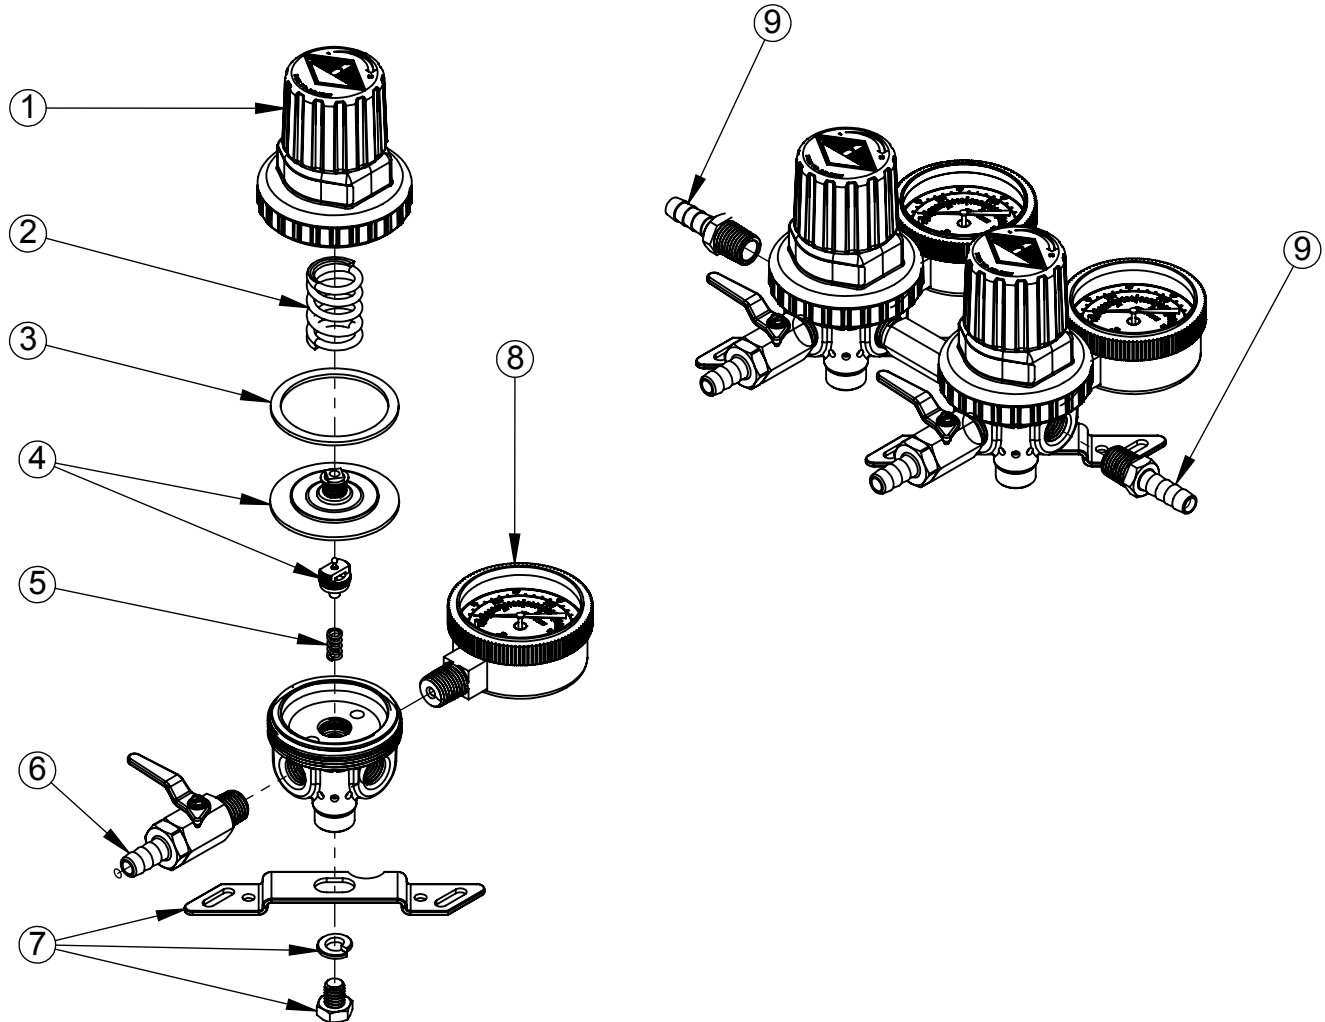

T1672ST-2N REGULATOR ASSEMBLY

PARTS BREAKDOWN

ITEM	PART NO	DESCRIPTION
1.	740-601	-POLY BONNET ASSEMBLY, GOLD CAP
2.	***	-LOW PRESSURE DIAPHRAGM SPRING
3.	***	-DIAPHRAGM/BONNET GASKET
4.	7740-15	-DIAPHRAGM REPAIR KIT - 2" BALL/SOCKET TYPE DIAPHRAGM, CAPSULE, AND FLAT SEAL
5.	***	-CAPSULE SPRING
6.	1600	-5/16" BARB, SHUT-OFF
7.	43-0006-00	-METAL BRACKET KIT
8.	624	-60 PSI GAUGE
9.	617BN	-5/16" BARB FITTING

*** NOT NORMALLY REPLACED WHEN REPAIRING REGULATOR