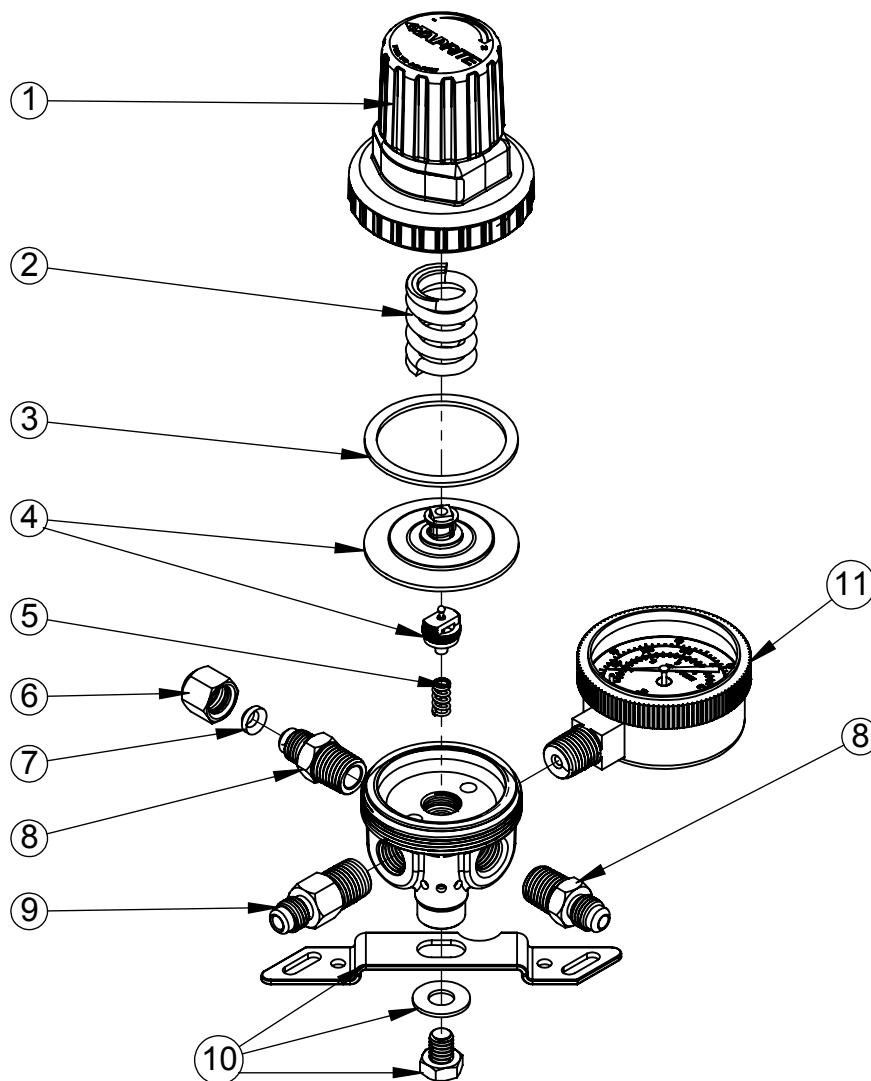

T5261SNBK REGULATOR ASSEMBLY

PARTS BREAKDOWN

<u>ITEM</u>	<u>PART NO</u>	<u>DESCRIPTION</u>
1.	740-601	-POLY BONNET ASSEMBLY, GOLD CAP
2.	****	-LOW PRESSURE DIAPHRAGM SPRING
3.	****	-DIAPHRAGM/BONNET GASKET
4.	7740-15	-DIAPHRAGM REPAIR KIT-2" BALL/SOCKET TYPE DIAPHRAGM, CAPSULE
5.	***	-CAPSULE SPRING
6.	5232B	-1/4" SAE BRASS CAP
7.	***	-FLARE WASHER
8.	5153B	-1/4" SAE FLARE FITTING
9.	5436	-1/4" SAE FLARE FITTING WITH BALL CHECK
10.	43-0006-00	-METAL BRACKET KIT
11.	624-1	-100 PSI GAUGE