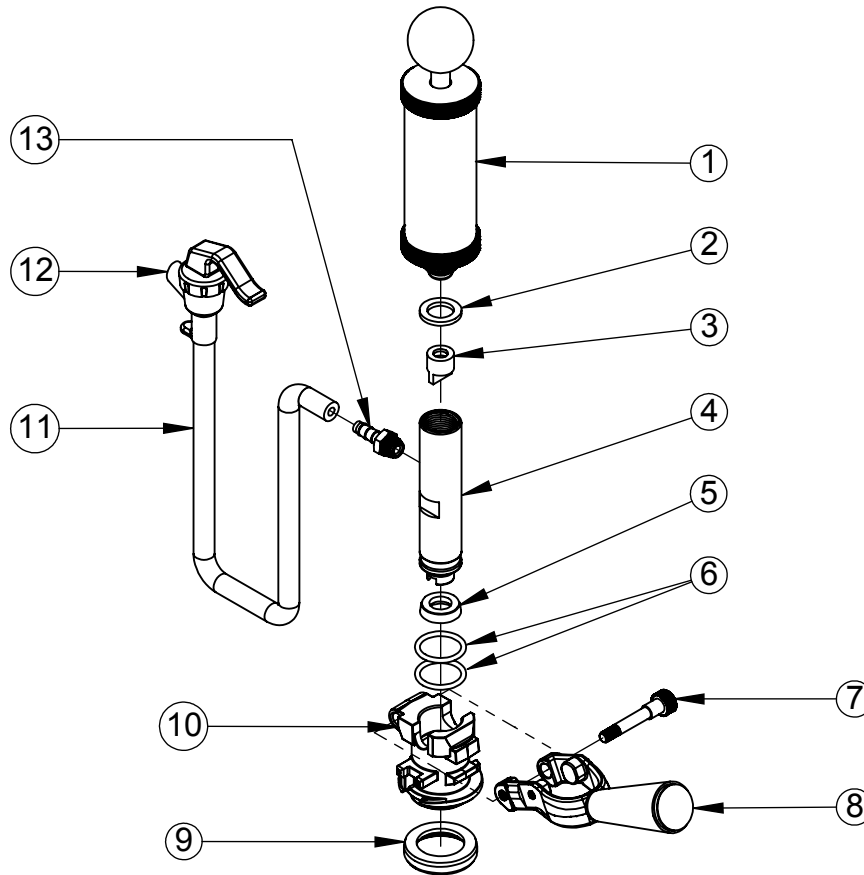

FT50PF-4, 4" PICNIC PUMP

PARTS BREAKDOWN

<u>ITEM</u>	<u>PART NO</u>	<u>DESCRIPTION</u>
1.	580-4	-PUMP ASSEMBLY, 4"
2.	753	-NIPPLE WASHER
3.	752	-THOMAS VENT
4.	FT50-9	-PICNIC PROBE
5.	FT40-15	-PROBE WASHER
6.	70228	-COUPLER BODY O-RINGS
7.	FT45-2N	-HANDLE HINGE PIN
8.	FT45-8BK	-HANDLE ASSEMBLY, BLACK
9.	24253	-BOTTOM SEAL
10.	FT50-1	-COUPLER BODY
11.	70503	-HOSE AND FAUCET ASSEMBLY
12.	70502	-FAUCET ONLY
13.	1778-2P	-NIPPLE, 1/4" BARB
14.	580N-4	-PUMP ASSEMBLY WITH WASHER AND VENT (ITEMS 1, 2, & 3)