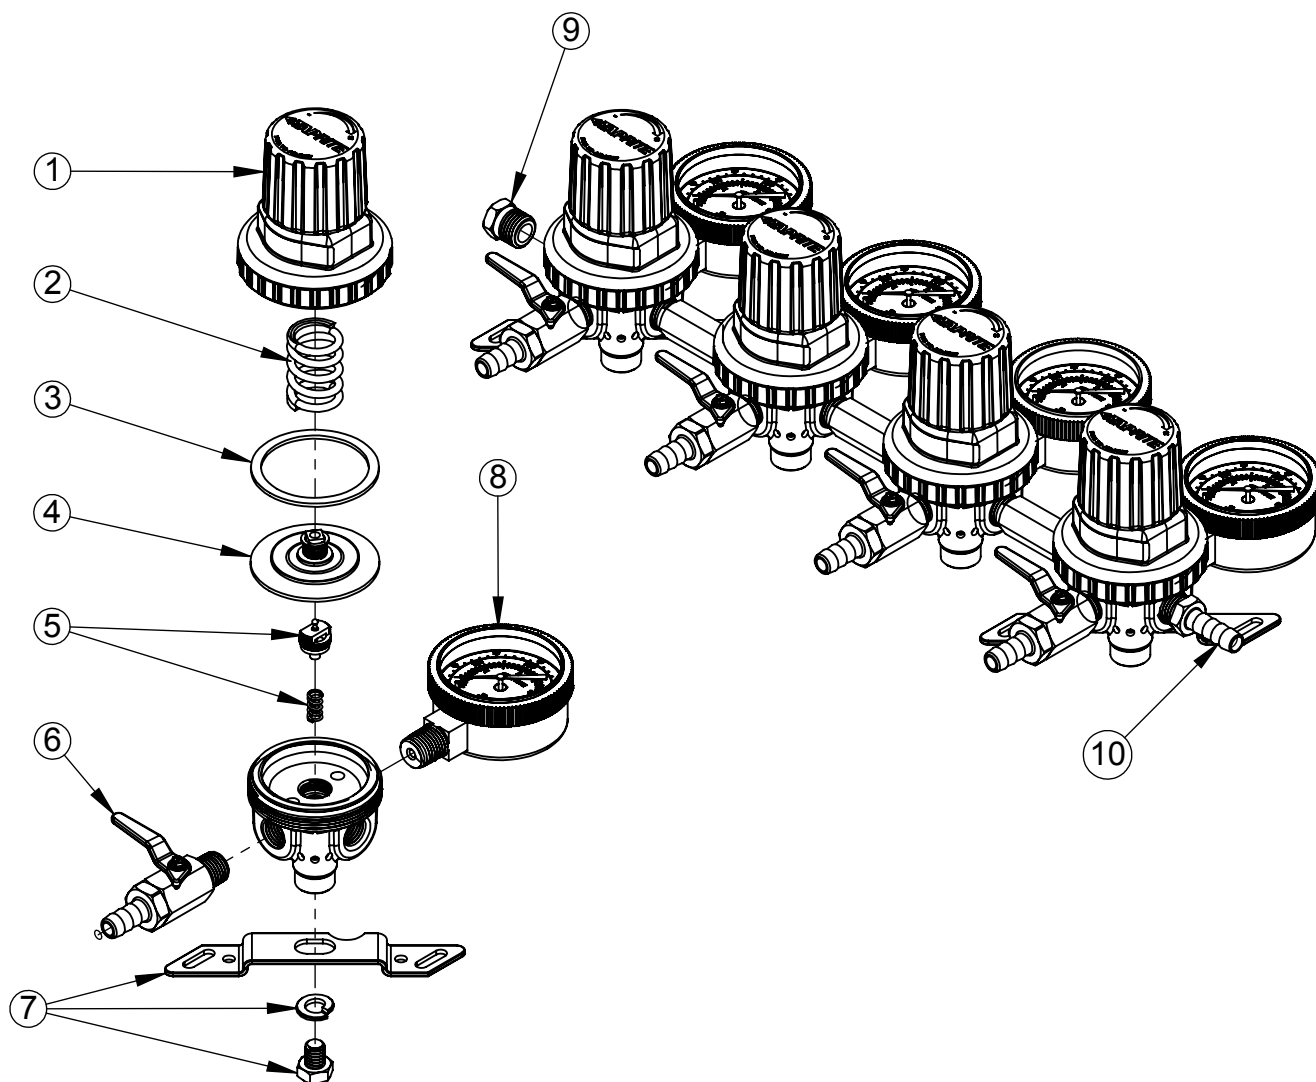

T1694ST REGULATOR ASSEMBLY

PARTS BREAKDOWN

<u>ITEM</u>	<u>PART NO</u>	<u>DESCRIPTION</u>
1.	740-601	-POLY BONNET ASSEMBLY, GOLD CAP
2.	***	-LOW PRESSURE DIAPHRAGM SPRING
3.	***	-DIAPHRAGM/BONNET GASKET
4.	7740-15	-DIAPHRAGM REPAIR KIT - 2" BALL/SOCKET TYPE DIAPHRAGM, CAPSULE, AND FLAT SEAL
5.	***	-CAPSULE SPRING
6.	1600	-5/16" BARB, SHUT-OFF
7.	43-0006-00	-METAL BRACKET KIT
8.	624	-60 PSI GAUGE
9.	665U	-PLUG, HEX HEAD
10.	617BN	-5/16" BARB FITTING

*** NOT NORMALLY REPLACED WHEN REPAIRING REGULATOR