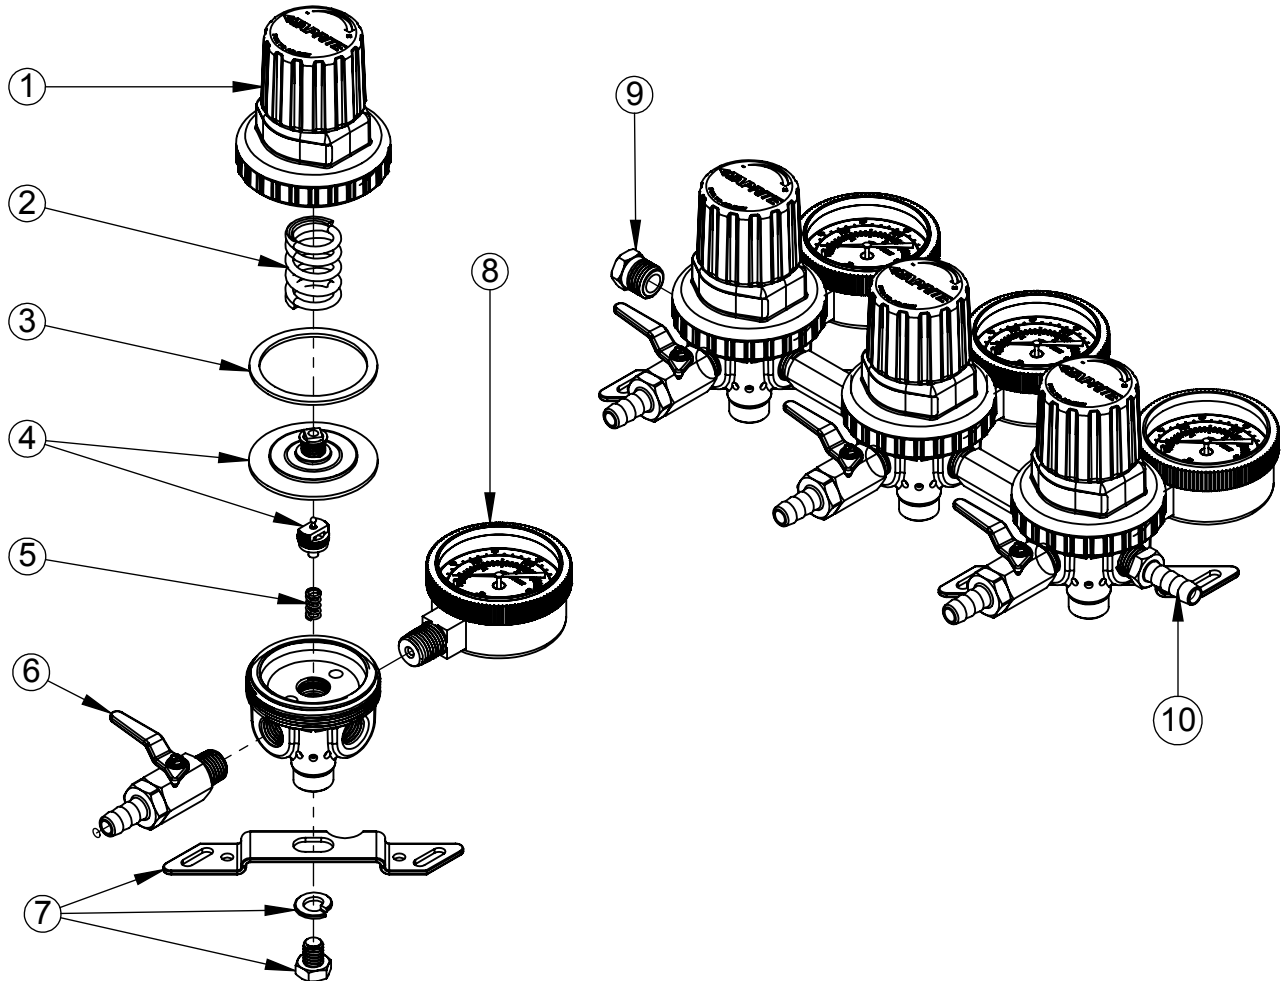

T1683ST REGULATOR ASSEMBLY

PARTS BREAKDOWN

<u>ITEM</u>	<u>PART NO</u>	<u>DESCRIPTION</u>
1.	740-601	-POLY BONNET ASSEMBLY, GOLD CAP
2.	***	-LOW PRESSURE DIAPHRAGM SPRING
3.	***	-DIAPHRAGM/BONNET GASKET
4.	7740-15	-DIAPHRAGM REPAIR KIT - 2" BALL/SOCKET TYPE DIAPHRAGM, CAPSULE, AND FLAT SEAL
5.	***	-CAPSULE SPRING
6.	1600	-5/16" BARB, SHUT-OFF
7.	43-0006-00	-METAL BRACKET KIT
8.	624	-60 PSI GAUGE
9.	665U	-PLUG, HEX HEAD
10.	617BN	-5/16" BARB FITTING

*** NOT NORMALLY REPLACED WHEN REPAIRING REGULATOR