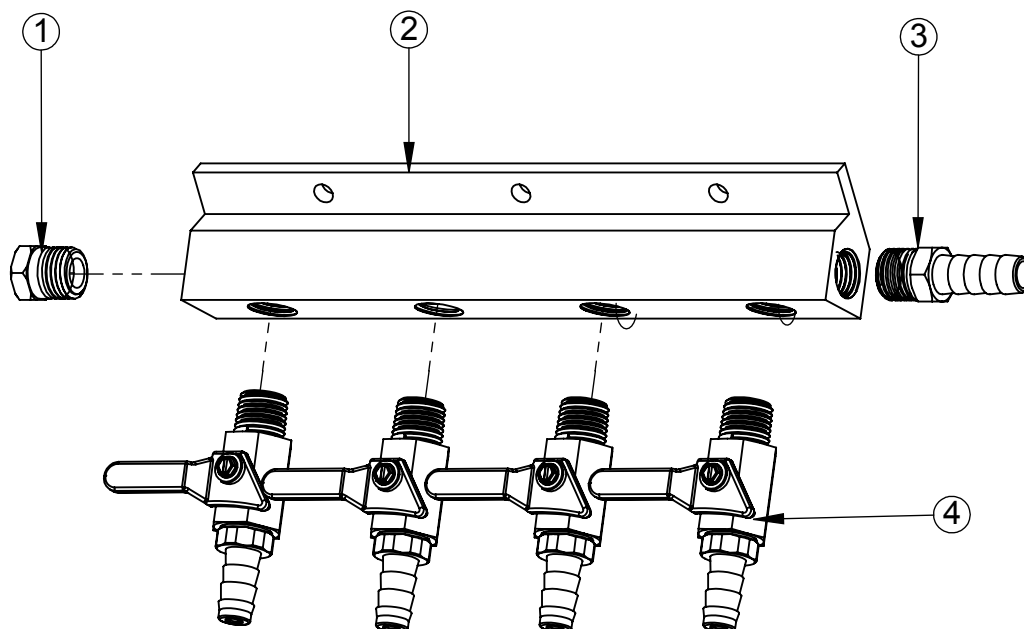

1743

MANIFOLD 3-WAY W/O SAFETY

PARTS BREAKDOWN

<u>ITEM NO:</u>	<u>PART NO:</u>	<u>DESCRIPTION:</u>
1.	665U	-PLUG, 1/4NPT-RH, 9/16 HEX
2.	1743-1	-MANIFOLD, 3-WAY
3.	617-375	-FITTING, BARB 3/8 X 1/4 NPT
4.	1600	-VALVE, SHUTOFF, 5/16 BARB X 1/4 NPT