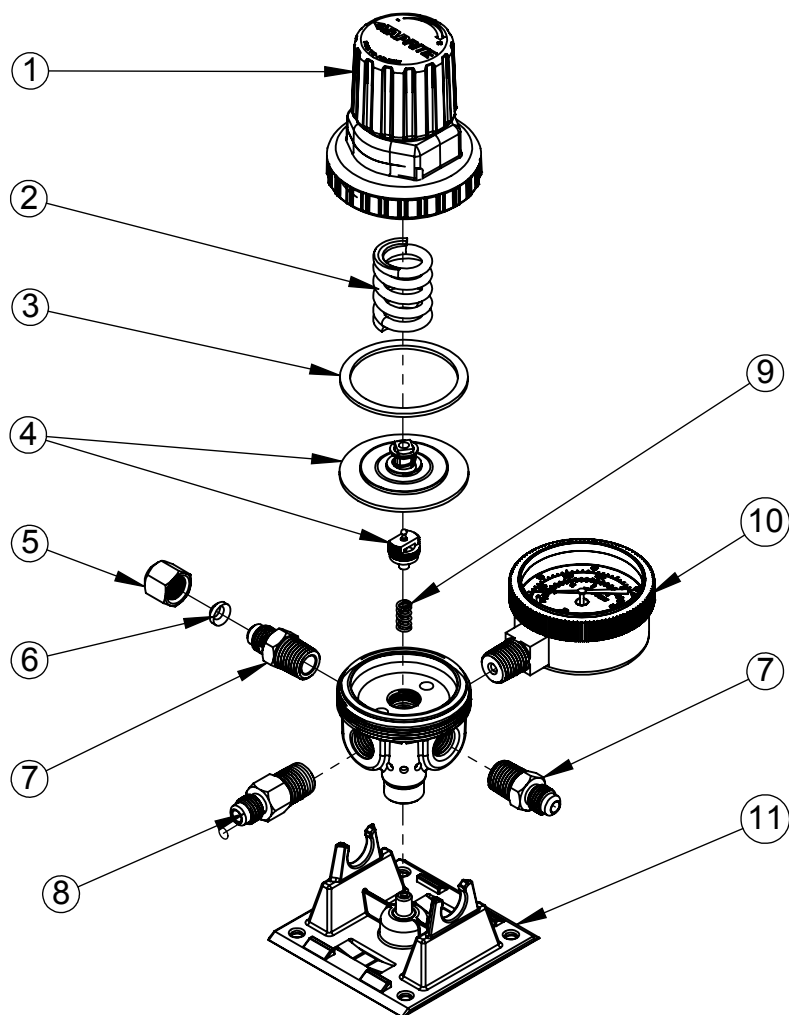

# T5261SN REGULATOR ASSEMBLY

## PARTS BREAKDOWN

<u>ITEM</u>	<u>PART NO</u>	<u>DESCRIPTION</u>
1.	740-601	-POLY BONNET ASSEMBLY, GOLD CAP
2.	***	-HIGH PRESSURE DIAPHRAGM SPRING
3.	***	-DIAPHRAGM/BONNET GASKET
4.	7740-15	-DIAPHRAGM REPAIR KIT - 2" BALL/SOCKET TYPE DIAPHRAGM, CAPSULE, AND FLAT SEAL
5.	5232B	-CAP, 1/4" SAE FLARE
6.	***	-FLARE WASHER
7.	5153B	-1/4" SAE FLARE FITTING
8.	5436	-1/4" SAE FLARE FITTING WITH BALL CHECK
9.	***	-CAPSULE SPRING
10.	624-1	-100 PSI GAUGE
11.	08-1080-00	-POLY BRACKET, SNAP FIT

\*\*\* NOT NORMALLY REPLACED WHEN REPAIRING REGULATOR