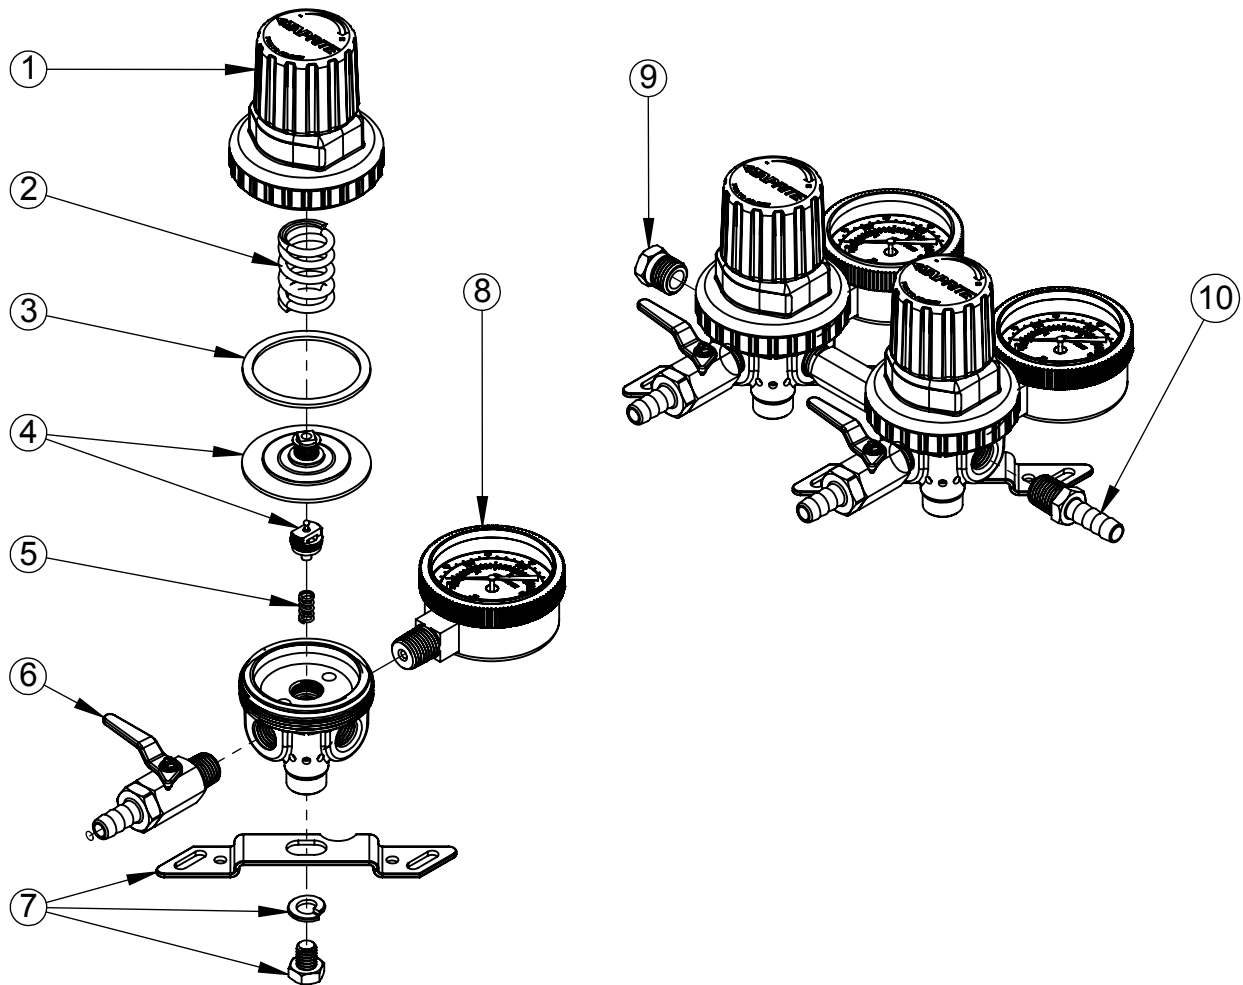

T1672ST REGULATOR ASSEMBLY

PARTS BREAKDOWN

<u>ITEM</u>	<u>PART NO</u>	<u>DESCRIPTION</u>
1.	740-601	-POLY BONNET ASSEMBLY, GOLD CAP
2.	***	-LOW PRESSURE DIAPHRAGM SPRING
3.	***	-DIAPHRAGM/BONNET GASKET
4.	7740-15	-DIAPHRAGM REPAIR KIT - 2" BALL/SOCKET TYPE DIAPHRAGM, CAPSULE, AND FLAT SEAL
5.	***	-CAPSULE SPRING
6.	1600	-5/16" BARB, SHUT-OFF
7.	43-0006-00	-METAL BRACKET KIT
8.	624	-60 PSI GAUGE
9.	665U	-PLUG, HEX HEAD
10.	617BN	-5/16" BARB FITTING

*** NOT NORMALLY REPLACED WHEN REPAIRING REGULATOR