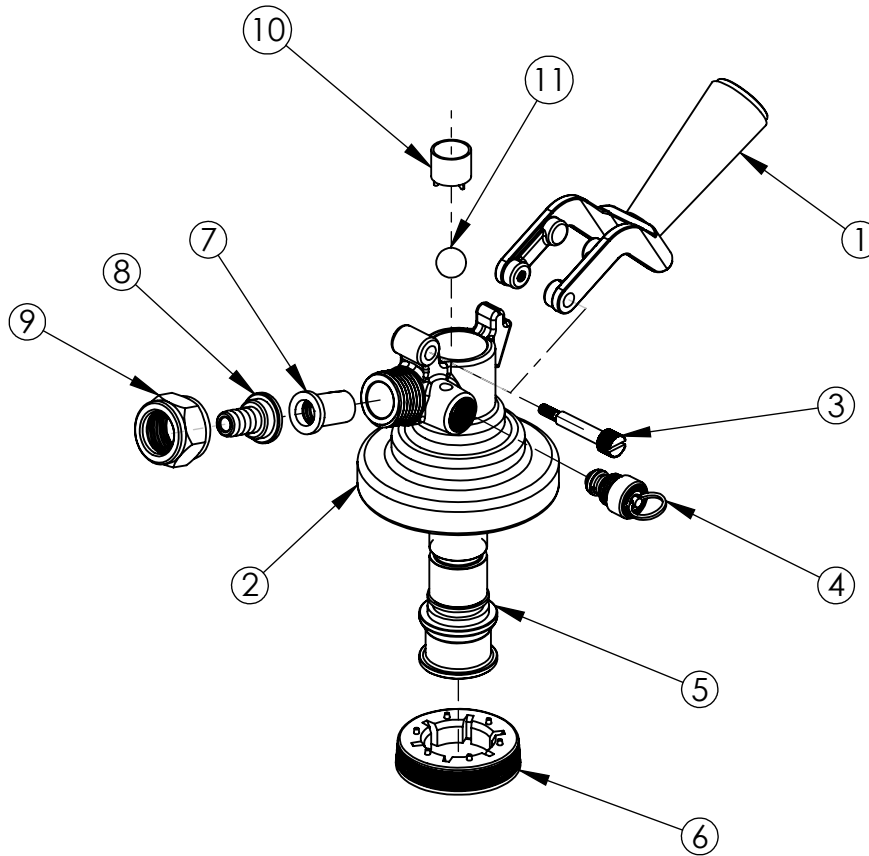

CH5200G COUPLER

"G" TYPE, BLACK HANDLE

PARTS BREAKDOWN

<u>Index No.</u>	<u>Part No.</u>	<u>Description</u>
1.	80237-02	Handle Assy, Black
2.	CH5200	Coupler, Body & Probe
3.	80239	Screw, DSI Coupler
4.	80233	Coupler, PRV Assy
5.	44-24707-1	O-RING for Probe
6.	44-25886-3	Bottom Seal
7.	80221	Valve, Check
8.	80227	Nipple, Coupler Hose
9.	80228	Nut, Coupler Hex
10.	44-25116-3	Ball, Retainer
11.	44-25117-4	Ball, Plastic